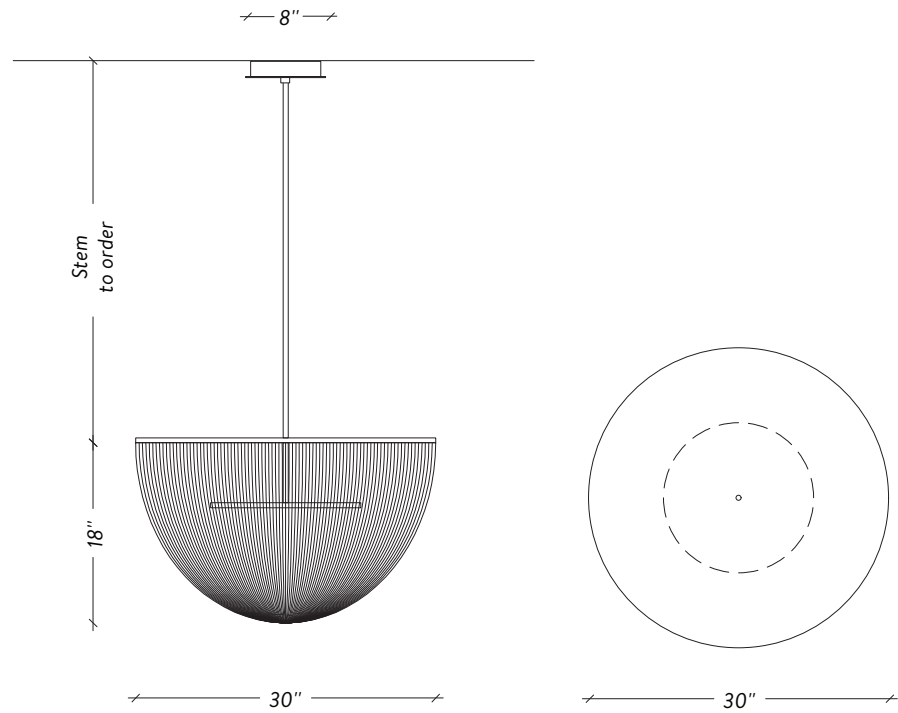

LAROSE
GUYON

CÉLESTE SMALL

LAROSE
GUYON

+1 450.583.5335
INFO@LAROSEGUYON.COM
621 MARIE-VICTORIN
VERCHÈRES, QUÉBEC
CANADA, JOL 2R0

HANDMADE
IN CANADA

SPÉCIFICATIONS

DIMENSIONS

30" x 30" x 18" H / 20 lb

STEM TO ORDER / TIGE À COMMANDER

12", 18", 24" or 36"

Up-charge applies for additional lengths
Frais additionnels pour les longueurs supplémentaires

SOURCE

Dimmable LED / *DEL dimmable*
120V / 0-10V Upon Request *Sur demande*
2700K (Dim-to-Warm 2200K to 2700K)
2 600 Lumens - 40 W - 50 000h